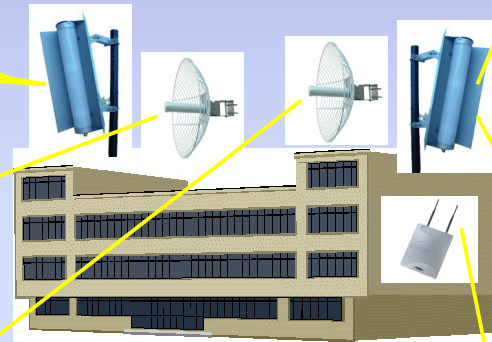

Application Examples

- Public Safety on Mass Transit System
- Traffic Monitoring
- Port Security Surveillance
- Corporate Networked Campuses

Public Safety on Mass Transit Systems

Traffic Monitoring

Port Security Surveillance

Sea Port Cargo & Cranes

Perimeter Buoys

AirGoggle NVC110W

Port Authority Monitoring HQ

Perimeter Fences

Surveillance of Networked Campuses

- AirGoggle NVC110W integrated wireless camera solves data connectivity worries when parking lot or perimeter surveillance is required.
- Combination of AirGoggle NVC network video camera, NVS network video server allows for easy integration of existing dome camera and network ready professional IP cameras in a networked campus setting.