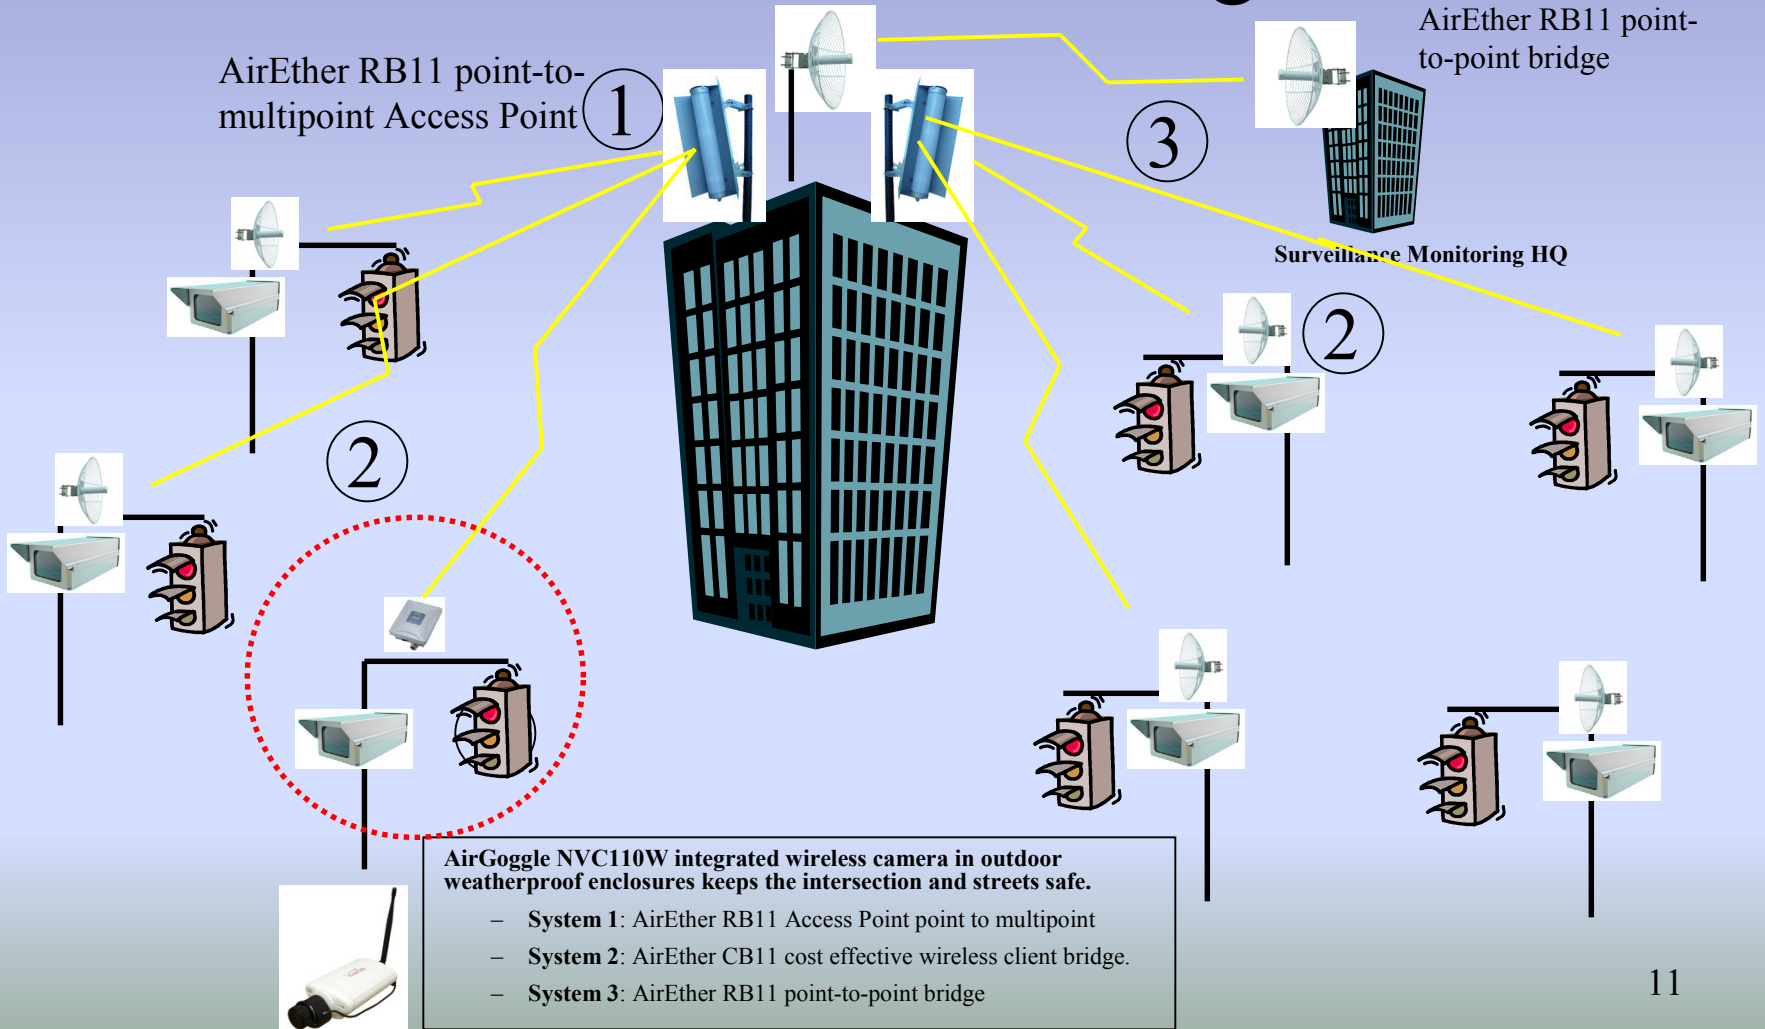

Integrated Wireless Video Solutions

- Inscape Data AirGoggle NVC110W
 - 200mW Tx Power for long range video transmissions
 - Optional PTZ support
 - External High Gain Antenna port
 - All in-one wireless IP surveillance camera
 - Relay outputs
 - External sensor inputs
 - Video Motion Detection
 - Full motion 30 FPS (Software Selectable) MPEG-4 solution
 - Lowest streaming bandwidth requirements (32kbps – 800kbps typical)

Integrated Wireless Video Solutions

- Inscape Data AirGoggle MVS-1000
 - Hardened IP Mobile DVR with integrated wireless
 - 200mW TX Power for long range video transmissions
 - External High Gain Antenna port longer range
 - Relay outputs
 - External sensor inputs
 - Motion Detection to trigger alarm and notifications
 - Full motion 1FPS to 30 FPS MPEG-4 solution
 - Optional Automatic DVR backup software

Application Examples

- Public Safety on Mass Transit System
- Traffic Monitoring
- Port Security Surveillance
- Corporate Networked Campuses

Public Safety on Mass Transit Systems

Traffic Monitoring

Port Security Surveillance

Sea Port Cargo & Cranes

Perimeter Buoys

AirGoggle NVC110W

Port Authority Monitoring HQ

Perimeter Fences

Surveillance of Networked Campuses

- AirGoggle NVC110W integrated wireless camera solves data connectivity worries when parking lot or perimeter surveillance is required.
- Combination of AirGoggle NVC network video camera, NVS network video server allows for easy integration of existing dome camera and network ready professional IP cameras in a networked campus setting.