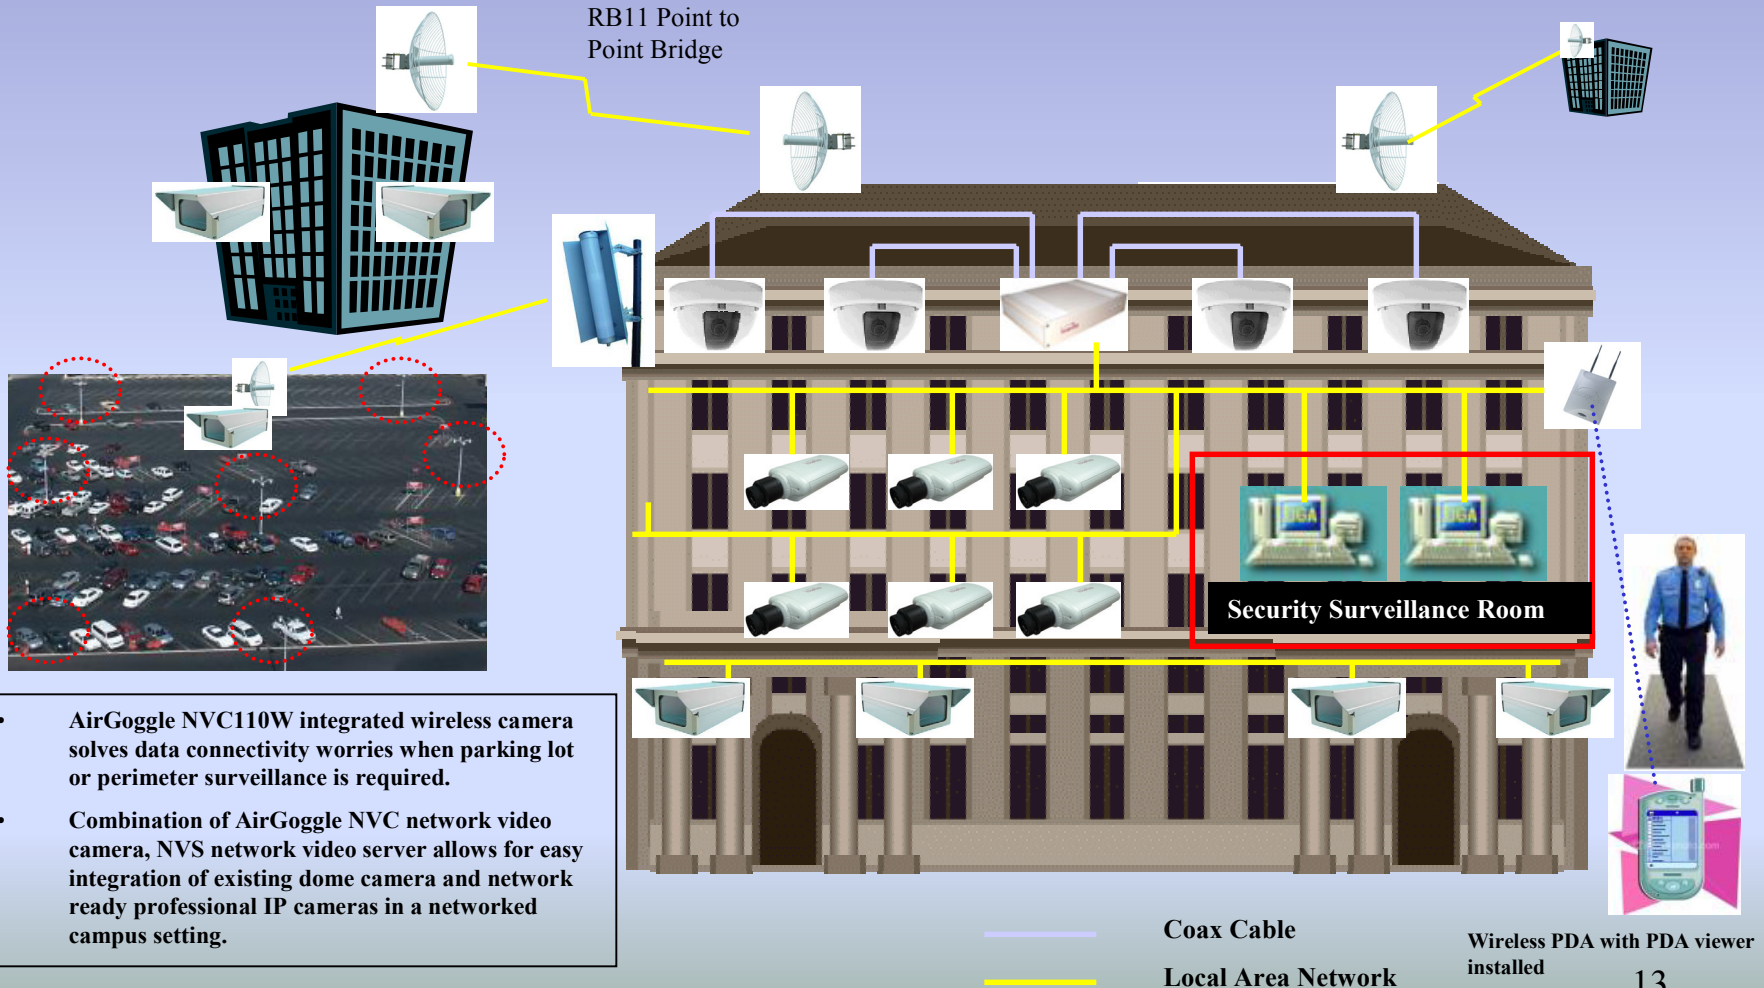

Application Examples

- Public Safety on Mass Transit System
- Traffic Monitoring
- Port Security Surveillance
- Corporate Networked Campuses

Public Safety on Mass Transit Systems

Traffic Monitoring

Port Security Surveillance

Sea Port Cargo & Cranes

Perimeter Buoys

AirGoggle NVC110W

Port Authority Monitoring HQ

Perimeter Fences

Surveillance of Networked Campuses

- AirGoggle NVC110W integrated wireless camera solves data connectivity worries when parking lot or perimeter surveillance is required.
- Combination of AirGoggle NVC network video camera, NVS network video server allows for easy integration of existing dome camera and network ready professional IP cameras in a networked campus setting.

Summary

Critical Wireless Video System Application Consideration

- Avoid spectrum interference with directional antennas
- Plan the number of cameras per access point based on the throughput considerations
- High power outdoor access points to take advantage of LOS
- Power accessibility