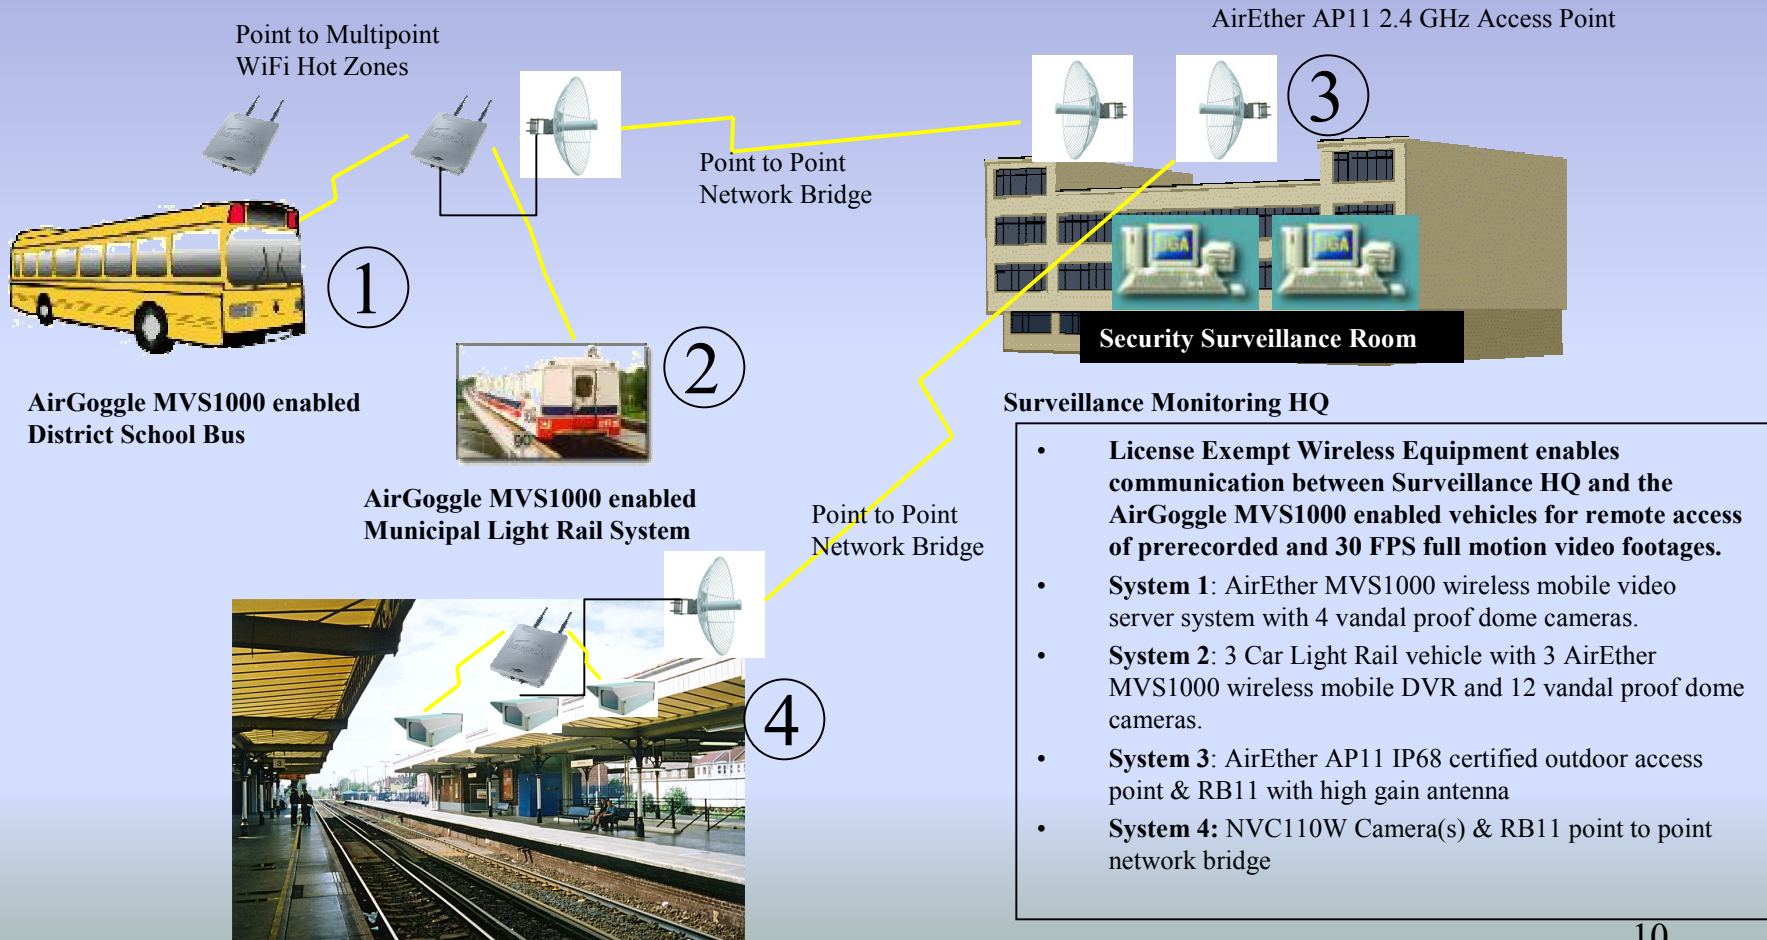

Public Safety on Mass Transit Systems